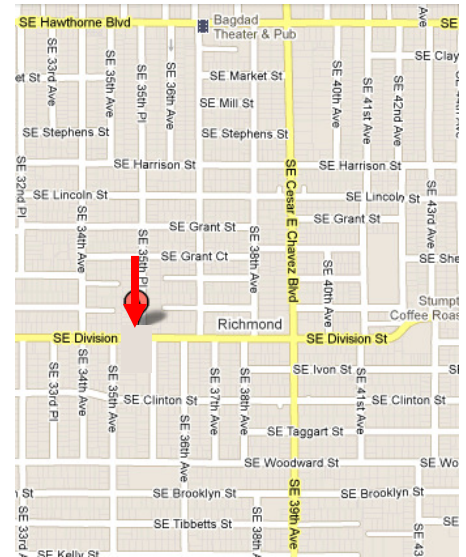

# FOR LEASE

PRIME URBAN RETAIL / CREATIVE SPACE

3525 SE DIVISION STREET • PORTLAND, OREGON 97202

**AVAILABLE:**

Up to 10,000 SF	
Space A: 1,328 (+/-) RSF	\$22.00 + NNN
Space B: 993 (+/-) RSF	\$22.00 + NNN
Space C: 990 (+/-) RSF	\$22.00 + NNN
Space D: 792 (+/-) RSF	\$22.00 + NNN
Space E: 847 (+/-) RSF	\$22.00 + NNN
Space F: 5,048 (+/-) RSF	\$12.00 + NNN

**FEATURES:**

- Full renovation in progress. Upgrades include: new façade, commercial storefronts, common area restrooms, trash/recycling area, HVAC units and more
- Highly visible single story building in the heart of the Division/Clinton neighborhood
- Locating on bustling local restaurant and retail row.
- Neighbors include: Pok Pok, Pix Patisserie, Lauro Mediterranean Kitchen and more.

# 3525 SE DIVISION STREET

# SE DIVISION STREET

- |   |                            |    |                             |
|---|----------------------------|----|-----------------------------|
| 1 | RCJ ART ENDEVOURS          | 10 | KAPPAYA JAPANESE            |
| 2 | HAVEN COFFEE HOUSE         | 11 | VILLAGE MERCHANTS           |
| 3 | LIVELY INTERNATIONAL       | 12 | P TOWN SCOOTERS             |
| 4 | ALL AROUND AUTOMOTIVE      | 13 | GUITAR CRAZY                |
| 5 | PIX PATISSERIE             | 14 | LARRY'S LIGHTING AND REPAIR |
| 6 | ANDERS PRINTING            | 15 | YOGA SHALA                  |
| 7 | LAURO MEDITERANIAN KITCHEN | 16 | POK POK                     |
| 8 | HOT PEPPER STUDIOS         | 17 | BLUE SKY MOTORS             |
| 9 | BLISS SALON AND DAY SPA    | 18 | MATCHBOX LOUNGE             |