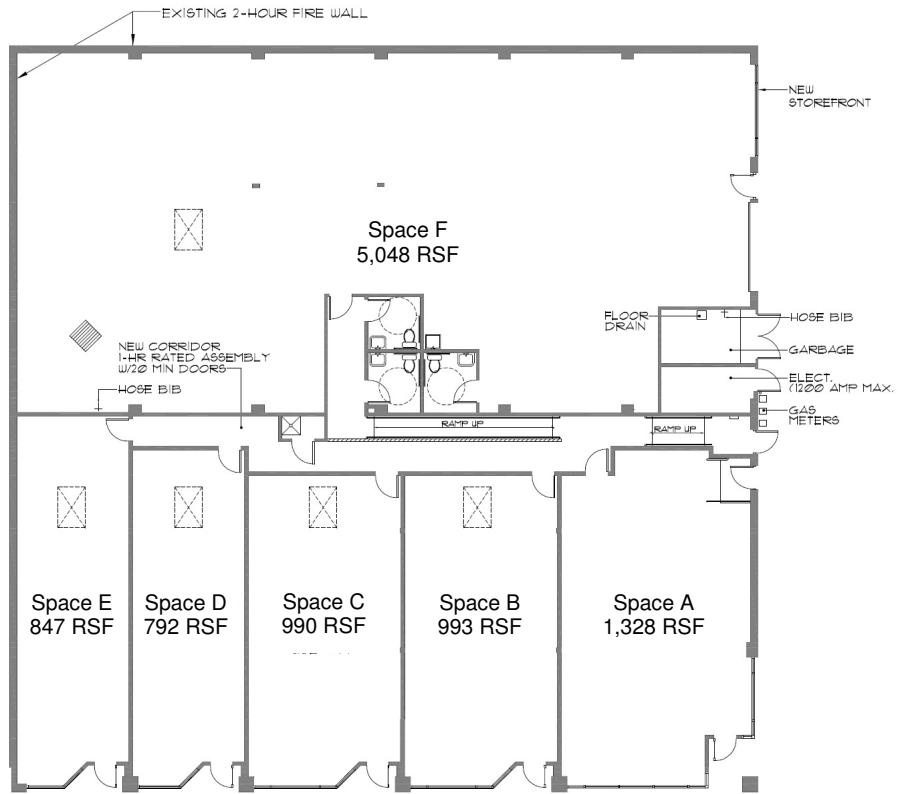

**FEATURES:**

- Full renovation in progress. Upgrades include: new façade, commercial storefronts, common area restrooms, trash/recycling area, HVAC units and more
- Highly visible single story building in the heart of the Division/Clinton neighborhood
- Locating on bustling local restaurant and retail row.
- Neighbors include: Pok Pok, Pix Patisserie, Lauro Mediterranean Kitchen and more.

## PROPOSED FLOOR PLAN