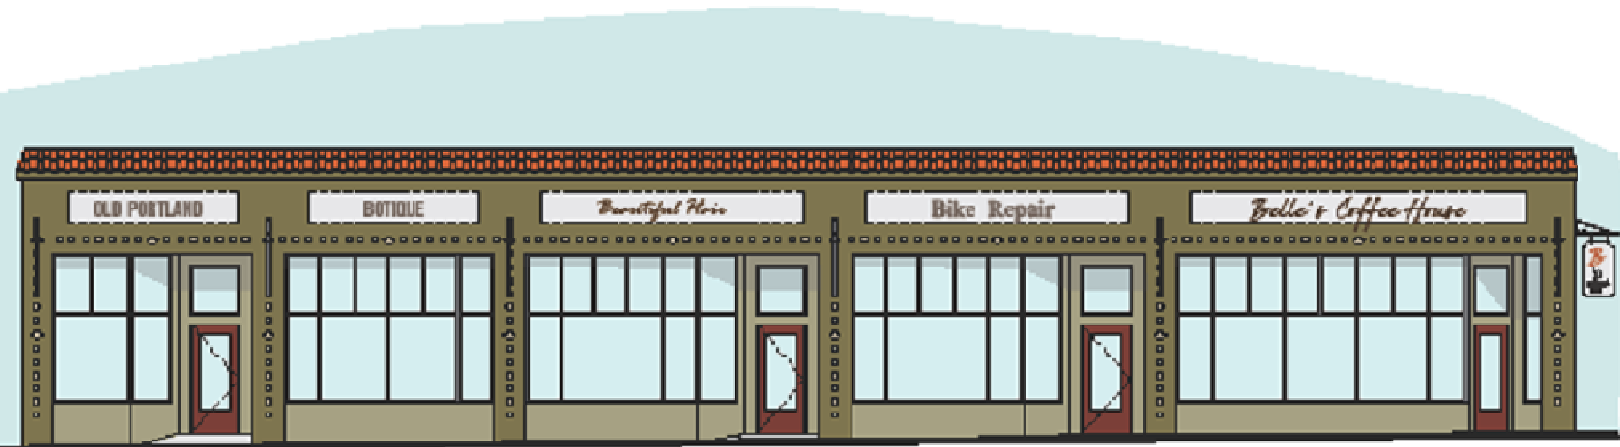

# FOR LEASE

PRIME URBAN RETAIL / CREATIVE SPACE

3525 SE DIVISION STREET • PORTLAND, OREGON 97202

**AVAILABLE:**

Up to 10,000 SF	
Space A: 1,328 (+/-) RSF	\$22.00 + NNN
Space B: 993 (+/-) RSF	\$22.00 + NNN
Space C: 990 (+/-) RSF	\$22.00 + NNN
Space D: 792 (+/-) RSF	\$22.00 + NNN
Space E: 847 (+/-) RSF	\$22.00 + NNN
Space F: 5,048 (+/-) RSF	\$12.00 + NNN

**FEATURES:**

- Full renovation in progress. Upgrades include: new façade, commercial storefronts, common area restrooms, trash/recycling area, HVAC units and more
- Highly visible single story building in the heart of the Division/Clinton neighborhood
- Locating on bustling local restaurant and retail row.
- Neighbors include: Pok Pok, Pix Patisserie, Lauro Mediterranean Kitchen and more.

# 3525 SE DIVISION STREET